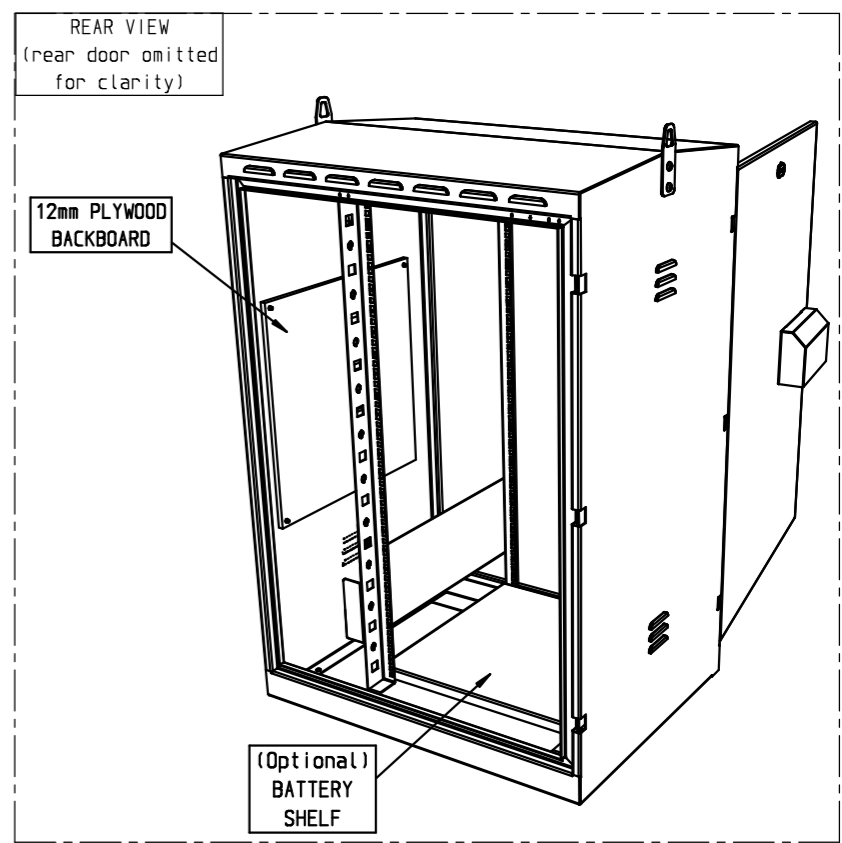

Cabinet weight:
58kg

DRAWN	Josh Eastham	DATE	22 . 07 . 2021
CHECKED	Mark Blease	DATE	22 . 07 . 2021
APPROVED	Mark Blease	DATE	22 . 07 . 2021

A	23/3/22	1377	MAB
ISSUE	DATE	MOD. NO.	DRN

TOLERANCES
 WHOLE NUMBERS +/- 0.5
 1 DECIMAL PLACE +/- 0.2
 HOLES +/- 0.15
 UNLESS OTHERWISE STATED
 ALL OUTSIDE SIZES

MATERIAL
 2mm Stainless Steel

FINISH
 Power coated

TITLE		RDS850 Roadside Comms Cabinet	
		General Arrangement	
SCALE	DRAWING NO.	[SHEET]	ISSUE
NTS	S 9965	15	A