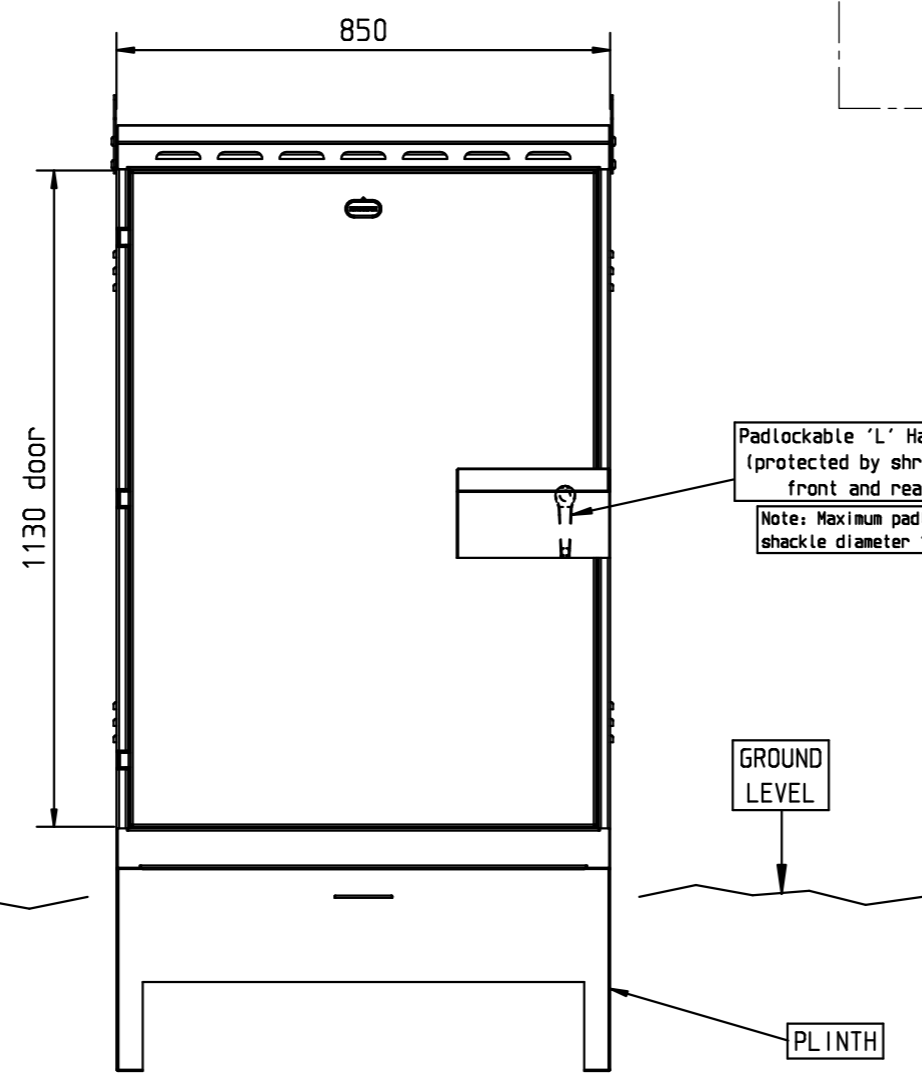

Cabinet weight:
58kg

DRAWN	Josh Eastham	DATE	22 . 07 . 2021
CHECKED	Mark Blease	DATE	22 . 07 . 2021
APPROVED	Mark Blease	DATE	22 . 07 . 2021

A	23/3/22	1377	MAB
ISSUE	DATE	MOD. NO.	DRN

TOLERANCES
 WHOLE NUMBERS +/- 0.5
 1 DECIMAL PLACE +/- 0.2
 HOLES +/- 0.15
 UNLESS OTHERWISE STATED
 ALL OUTSIDE SIZES

MATERIAL
 2mm Stainless Steel

FINISH
 Power coated

TITLE		RDS850 Roadside Comms Cabinet	
		General Arrangement	
SCALE	DRAWING NO.	[SHEET]	ISSUE
NTS	S 9965	15	A