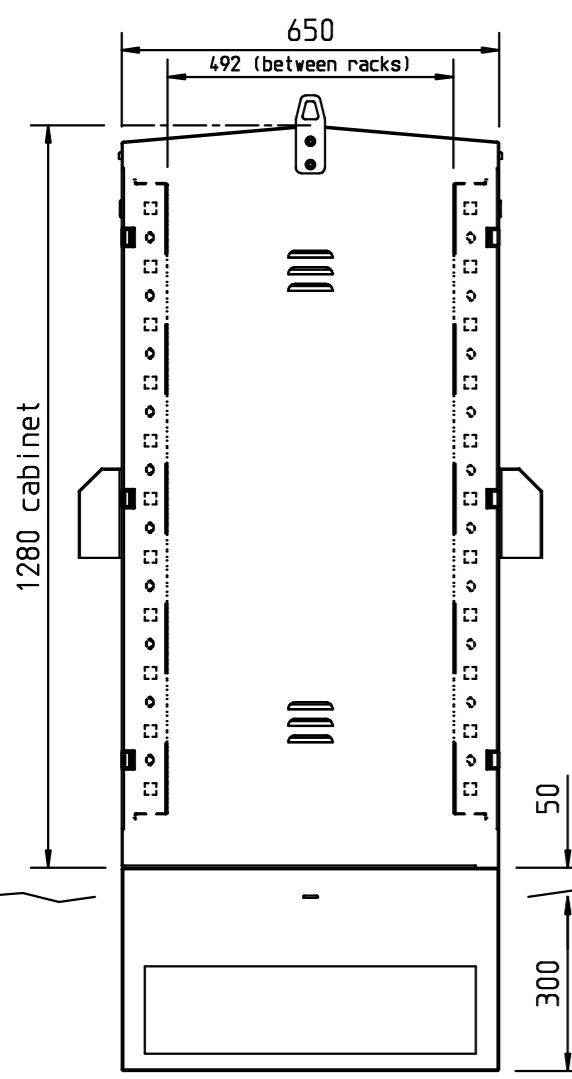

Cabinet weight:
58kg

DRAWN	Josh Eastham	DATE	22 . 07 . 2021
CHECKED	Mark Blease	DATE	22 . 07 . 2021
APPROVED	Mark Blease	DATE	22 . 07 . 2021

A	23/3/22	1377	MAB
ISSUE	DATE	MOD. NO.	DRN

TOLERANCES
 WHOLE NUMBERS +/- 0.5
 1 DECIMAL PLACE +/- 0.2
 HOLES +/- 0.15
 UNLESS OTHERWISE STATED
 ALL OUTSIDE SIZES

MATERIAL
 2mm Stainless Steel

FINISH
 Power coated

TITLE		RDS850 Roadside Comms Cabinet	
		General Arrangement	
SCALE	DRAWING NO.	[SHEET]	ISSUE
NTS	S 9965	15	A